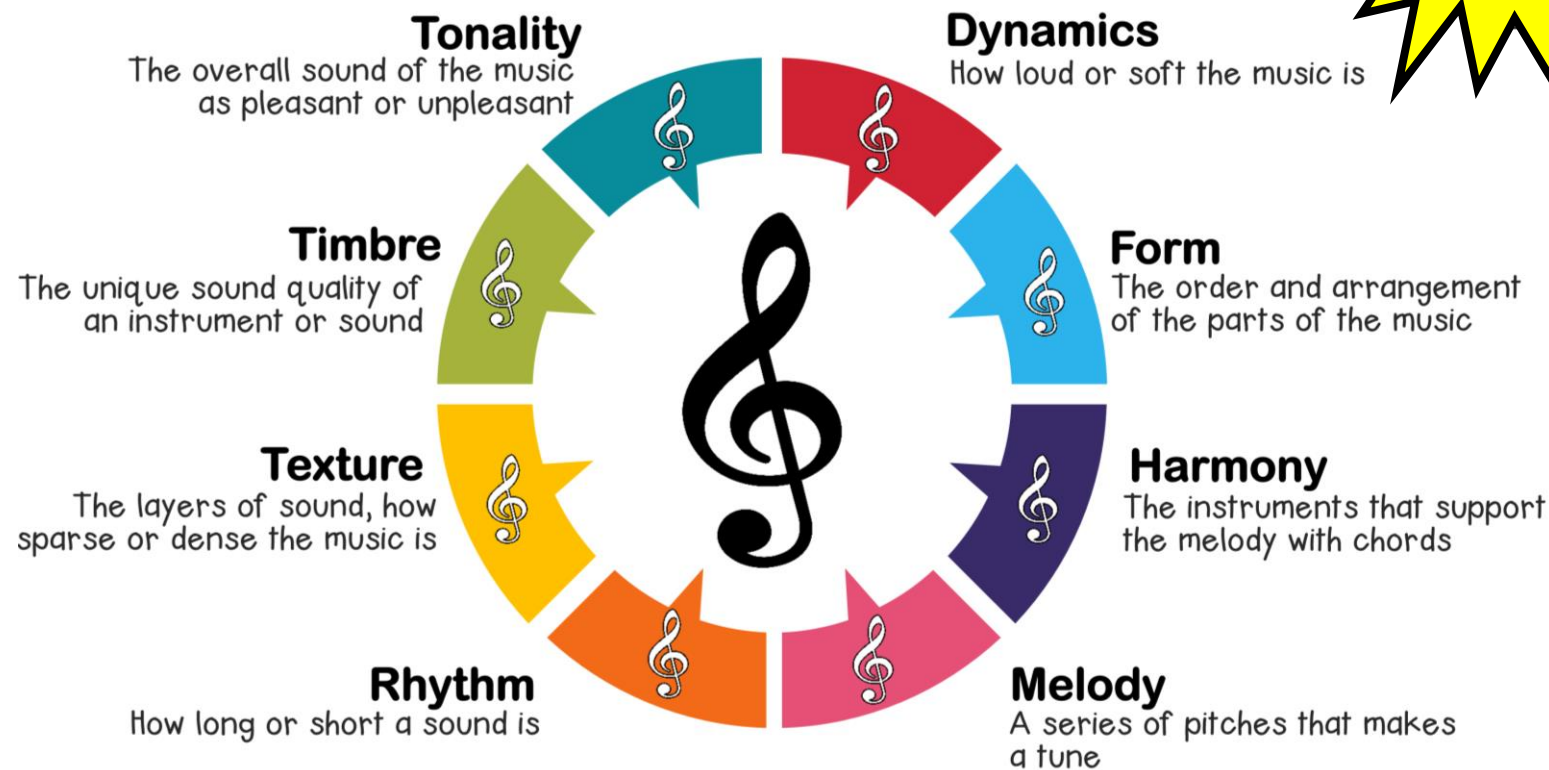

Programme music is descriptive, suggesting visual images or 'telling a story'. The descriptive idea or storyline is known as the programme.

Instruments and common associations (Musical Cliché's)

- Woodwind Natural sounds such as bird song, animals, rivers
 - Brass Soldiers, war, royalty, ceremonial occasions
- Tuba Large and slow moving things
 - Harp Tenderness, love
- Glockenspiel Magic, fairy tales
- Timpani/Drums War, fighting, thunder
- Strings Often used to portray emotions: passion, grief etc.

Elements of music can be used in different ways in order to set a specific mood or feeling, paint a picture or tell a story.